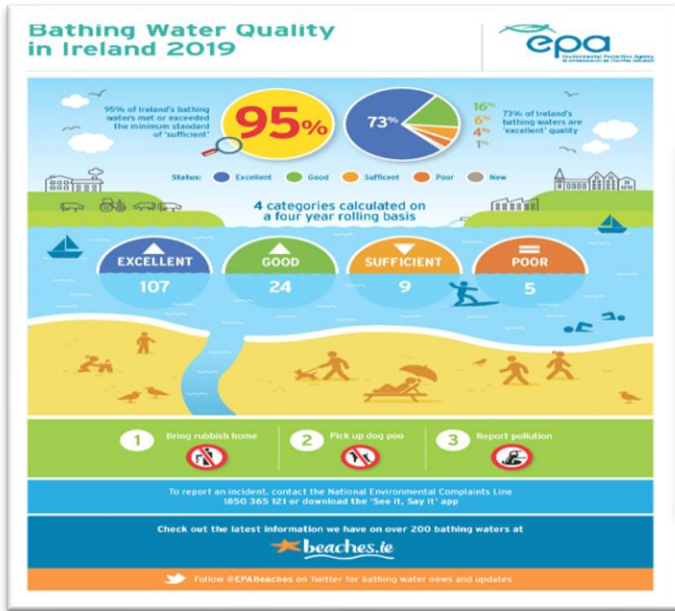

m momentumsupport®
Cleaning & Security Solutions for Business

CONNECT WEEKLY

momentum supports the Environment

Click on the links below for Ireland & UK Beaches information including Water Quality:

<https://www.thebeachguide.co.uk> or