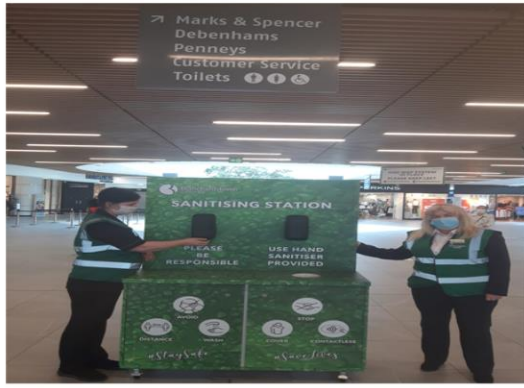

CONNECT WEEKLY

Issue Number 18

Momentum supports its Stakeholders

THE BLANCHARDSTOWN CENTRE

Working in partnership with Centre Management our Team delivers the Government advice - It is now compulsory to wear a facemask while visiting the Centre.